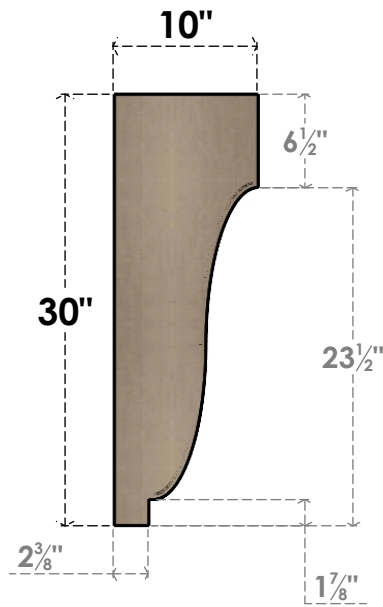

ITEM NUMBER: CORU05X10X30VANRCPR

5"W X 10"D X 30"H SERIES 2 THIN VAN BUREN ROUGH CEDAR TIMBERTHANE
FAUX WOOD CORBEL, PRIMED

SIDE PROFILE

FRONT PROFILE

ISOMETRIC

EKENA MILLWORK
2300 WEST MAIN ST.
CLARKSVILLE, TX 75426
TOLL FREE: 866-607-0453
WWW.EKENAMILLWORK.COM

NOTES

1. INSTALLATION TO BE COMPLETED IN ACCORDANCE WITH MANUFACTURER'S SPECIFICATIONS.
2. DRAWING MAY NOT BE TO SCALE
3. THIS DRAWING IS INTENDED FOR DESIGN AND PLANNING PURPOSES ONLY.
4. ALL INFORMATION CONTAINED HEREIN WAS CURRENT AT THE TIME OF DEVELOPMENT BUT MUST BE REVIEWED AND APPROVED BY THE PRODUCT MANUFACTURER TO BE CONSIDERED ACCURATE.
5. TIMBERTHANE ARCHITECTURAL PRODUCTS ARE MADE FROM HIGH DENSITY URETHANE AND COME FACTORY PRIMED