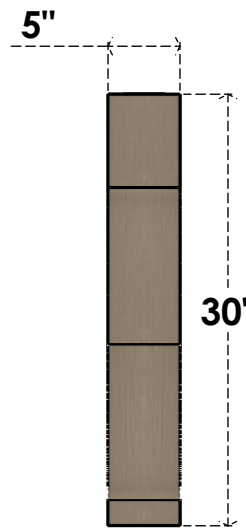

ITEM NUMBER: CORU05X10X30VANRCPR

5"W X 10"D X 30"H SERIES 2 THIN VAN BUREN ROUGH CEDAR TIMBERTHANE
FAUX WOOD CORBEL, PRIMED

SIDE PROFILE

FRONT PROFILE

ISOMETRIC

EKENA MILLWORK
2300 WEST MAIN ST.
CLARKSVILLE, TX 75426
TOLL FREE: 866-607-0453
WWW.EKENAMILLWORK.COM

NOTES

1. INSTALLATION TO BE COMPLETED IN ACCORDANCE WITH MANUFACTURER'S SPECIFICATIONS.
2. DRAWING MAY NOT BE TO SCALE
3. THIS DRAWING IS INTENDED FOR DESIGN AND PLANNING PURPOSES ONLY.
4. ALL INFORMATION CONTAINED HEREIN WAS CURRENT AT THE TIME OF DEVELOPMENT BUT MUST BE REVIEWED AND APPROVED BY THE PRODUCT MANUFACTURER TO BE CONSIDERED ACCURATE.
5. TIMBERTHANE ARCHITECTURAL PRODUCTS ARE MADE FROM HIGH DENSITY URETHANE AND COME FACTORY PRIMED