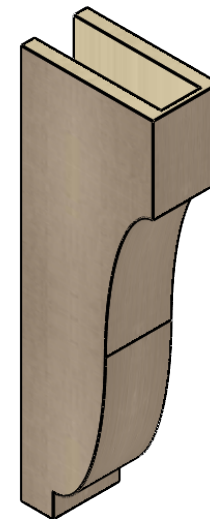

ITEM NUMBER: CORU05X10X30VANRCPR

5"W X 10"D X 30"H SERIES 2 THIN VAN BUREN ROUGH CEDAR TIMBERTHANE
FAUX WOOD CORBEL, PRIMED

SIDE PROFILE

FRONT PROFILE

ISOMETRIC

EKENA MILLWORK
2300 WEST MAIN ST.
CLARKSVILLE, TX 75426
TOLL FREE: 866-607-0453
WWW.EKENAMILLWORK.COM

NOTES

1. INSTALLATION TO BE COMPLETED IN ACCORDANCE WITH MANUFACTURER'S SPECIFICATIONS.
2. DRAWING MAY NOT BE TO SCALE
3. THIS DRAWING IS INTENDED FOR DESIGN AND PLANNING PURPOSES ONLY.
4. ALL INFORMATION CONTAINED HEREIN WAS CURRENT AT THE TIME OF DEVELOPMENT BUT MUST BE REVIEWED AND APPROVED BY THE PRODUCT MANUFACTURER TO BE CONSIDERED ACCURATE.
5. TIMBERTHANE ARCHITECTURAL PRODUCTS ARE MADE FROM HIGH DENSITY URETHANE AND COME FACTORY PRIMED